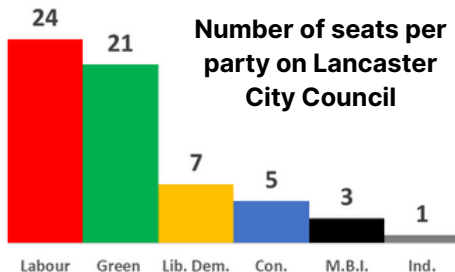

Green candidate for MP, Cllr Jack Lenox

"Driven by the Greens, around 200 affordable homes are now planned for parts of the city centre Canal Quarter site; and over 130 on the former Skerton School site. The Council is also identifying smaller infill sites which could be suitable for building new homes."

GREENS, LABOUR & LIB DEMS RUN CITY COUNCIL

Greens win 21 (out of 61) Council seats

The new group of 21 Green City Councillors at their first Full Council meeting in May

In May's City Council elections, the Green Party won 21 out of 61 seats (up from 10 in 2019). No party won a majority of seats, so Labour, Greens and Lib Dems have agreed to form a shared administration, led by a Labour councillor with Green Cllr Caroline Jackson as Deputy Leader.